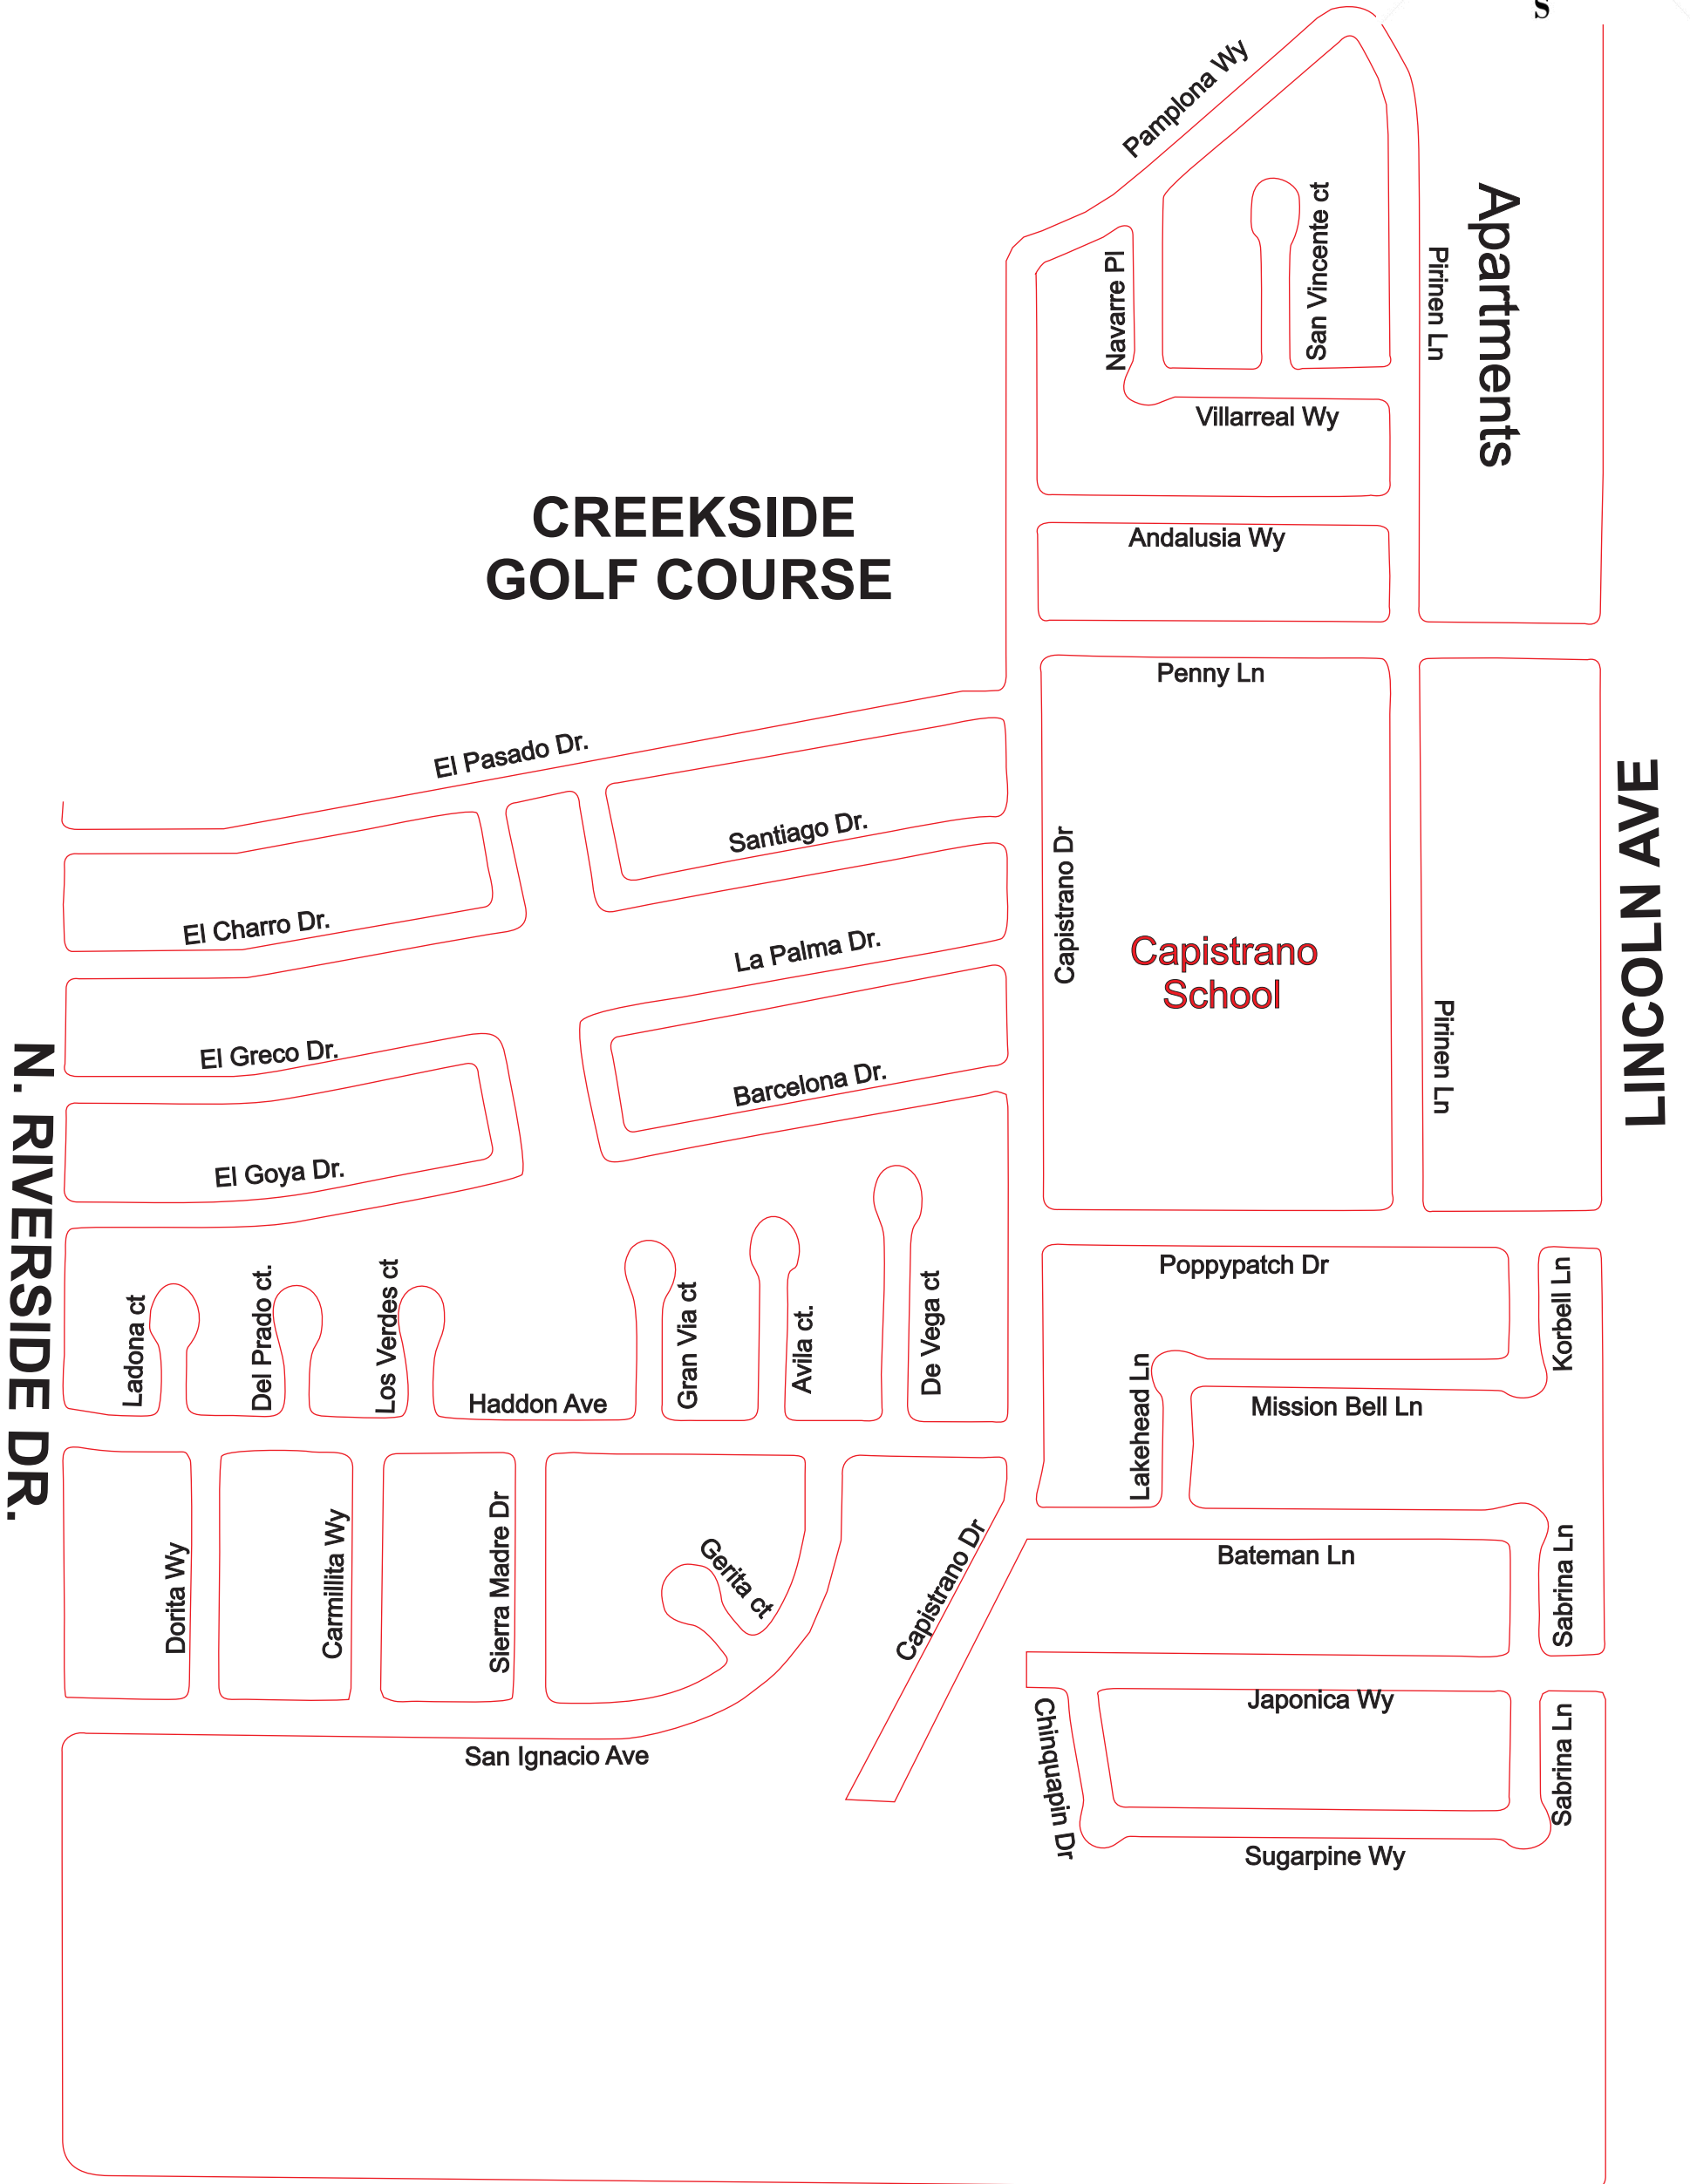

# 2019 CAPISTRANO AREA SLURRY SEAL PROJECT

## CREEKSIDE GOLF COURSE

## YOSEMITE BLVD.

**Apartments**

**Capistrano School**

**LINCOLN AVE**

**N. RIVERSIDE DR.**